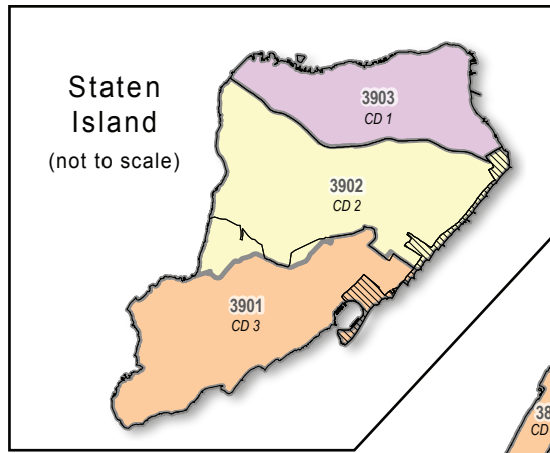

# New York City PUMAs and Community Districts

Public Use Microdata Areas (PUMAs) approximate NYC Community Districts (CDs).

- PUMAs
- Community District boundaries
- Joint Interest Areas (JIAs) e.g. parks and airports

## Bronx

CD	PUMA	PUMA Name	CD	PUMA	PUMA Name
1 & 2	3710	Hunts Point, Longwood & Melrose	8	3701	Riverdale, Fieldston & Kingsbridge
3 & 6	3705	Belmont, Crotona Park East & East Tremont	9	3709	Castle Hill, Clason Point & Parkchester
4	3708	Concourse, Highbridge & Mount Eden	10	3703	Co-op City, Pelham Bay & Schuylerville
5	3707	Morris Heights, Fordham South & Mount Hope	11	3704	Pelham Parkway, Morris Park & Laconia
7	3706	Bedford Park, Fordham North & Norwood	12	3702	Wakefield, Williamsbridge & Woodlawn

## Staten Island

1	3903	Port Richmond, Stapleton & Mariner's Harbor	3	3901	Tottenville, Great Kills & Annadale
2	3902	New Springville & South Beach			