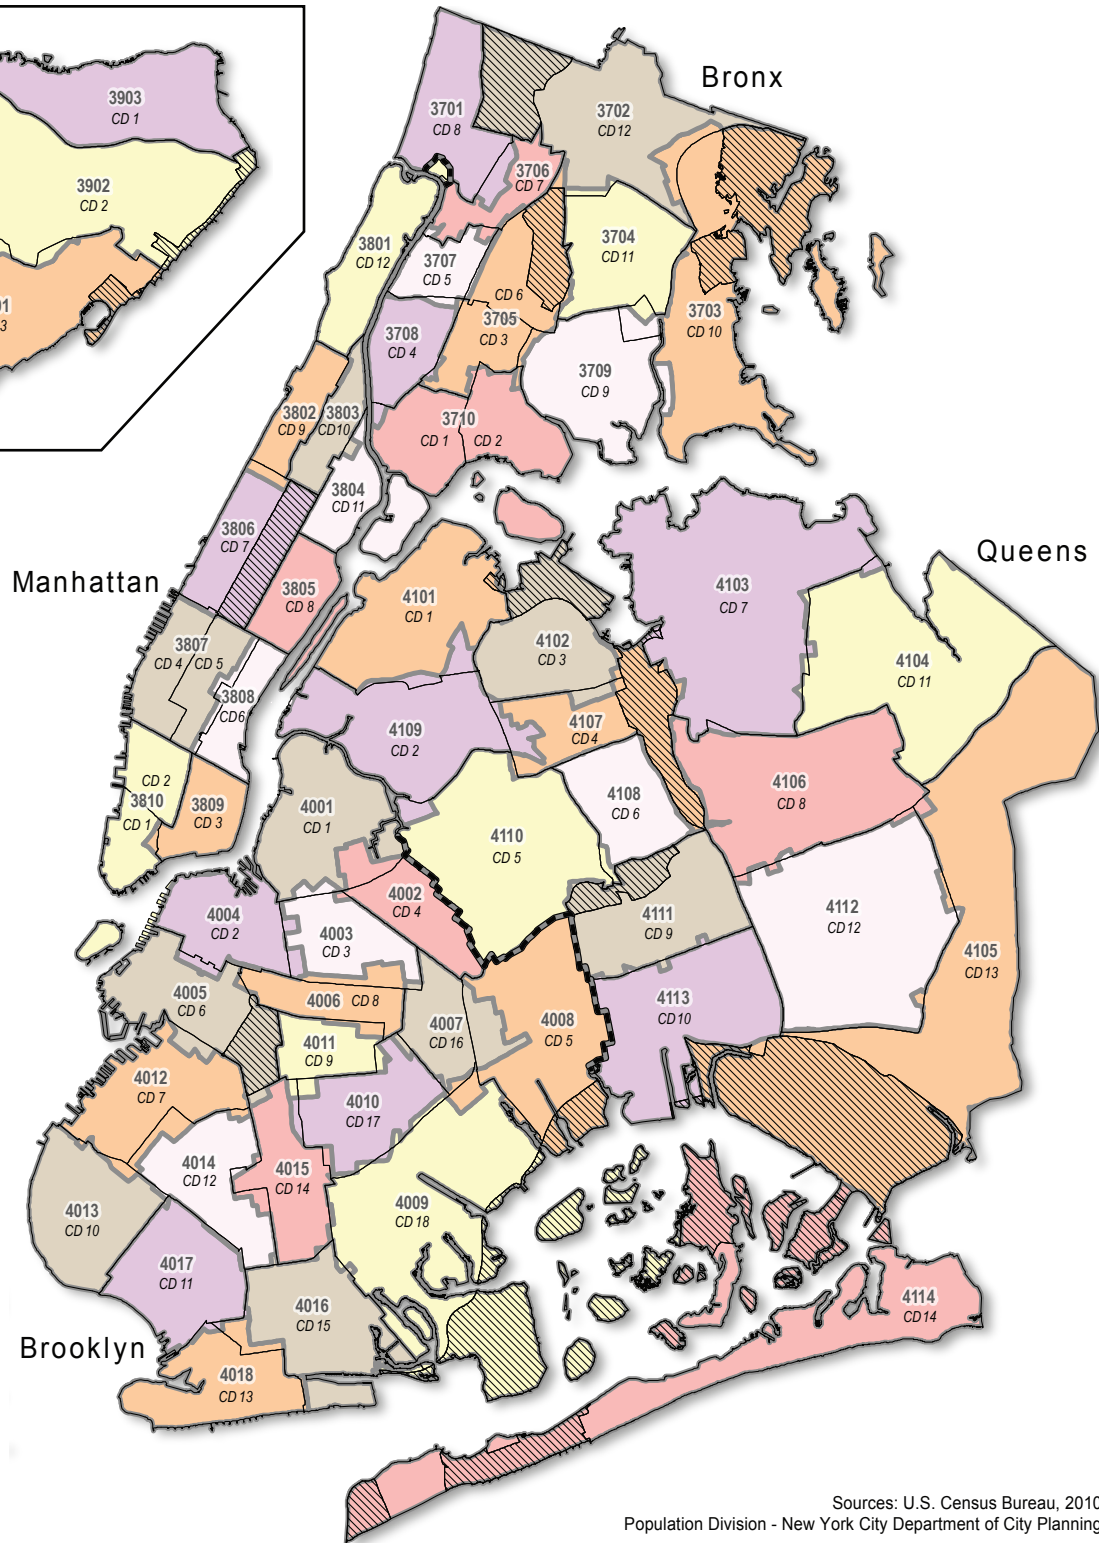

# New York City PUMAs and Community Districts

Public Use Microdata Areas (PUMAs) approximate NYC Community Districts (CDs).

- PUMAs
- Community District boundaries
- Joint Interest Areas (JIAs) e.g. parks and airports

## Bronx

CD	PUMA	PUMA Name	CD	PUMA	PUMA Name
1 & 2	3710	Hunts Point, Longwood & Melrose	8	3701	Riverdale, Fieldston & Kingsbridge
3 & 6	3705	Belmont, Crotona Park East & East Tremont	9	3709	Castle Hill, Clason Point & Parkchester
4	3708	Concourse, Highbridge & Mount Eden	10	3703	Co-op City, Pelham Bay & Schuylerville
5	3707	Morris Heights, Fordham South & Mount Hope	11	3704	Pelham Parkway, Morris Park & Laconia
7	3706	Bedford Park, Fordham North & Norwood	12	3702	Wakefield, Williamsbridge & Woodlawn

## Brooklyn

1	4001	Greenpoint & Williamsburg	10	4013	Bay Ridge & Dyker Heights
2	4004	Brooklyn Heights & Fort Greene	11	4017	Bensonhurst & Bath Beach
3	4003	Bedford-Stuyvesant	12	4014	Borough Park, Kensington & Ocean Parkway
4	4002	Bushwick	13	4018	Brighton Beach & Coney Island
5	4008	East New York & Starrett City	14	4015	Flatbush & Midwood
6	4005	Park Slope, Carroll Gardens & Red Hook	15	4016	Sheepshead Bay, Gerritsen Beach & Homecrest
7	4012	Sunset Park & Windsor Terrace	16	4007	Brownsville & Ocean Hill
8	4006	Crown Heights North & Prospect Heights	17	4010	East Flatbush, Farragut & Rugby
9	4011	Crown Heights So., Prospect Lefferts & Wingate	18	4009	Canarsie & Flatlands

## Staten Island

1	3903	Port Richmond, Stapleton & Mariner's Harbor	3	3901	Tottenville, Great Kills & Annadale
2	3902	New Springville & South Beach			